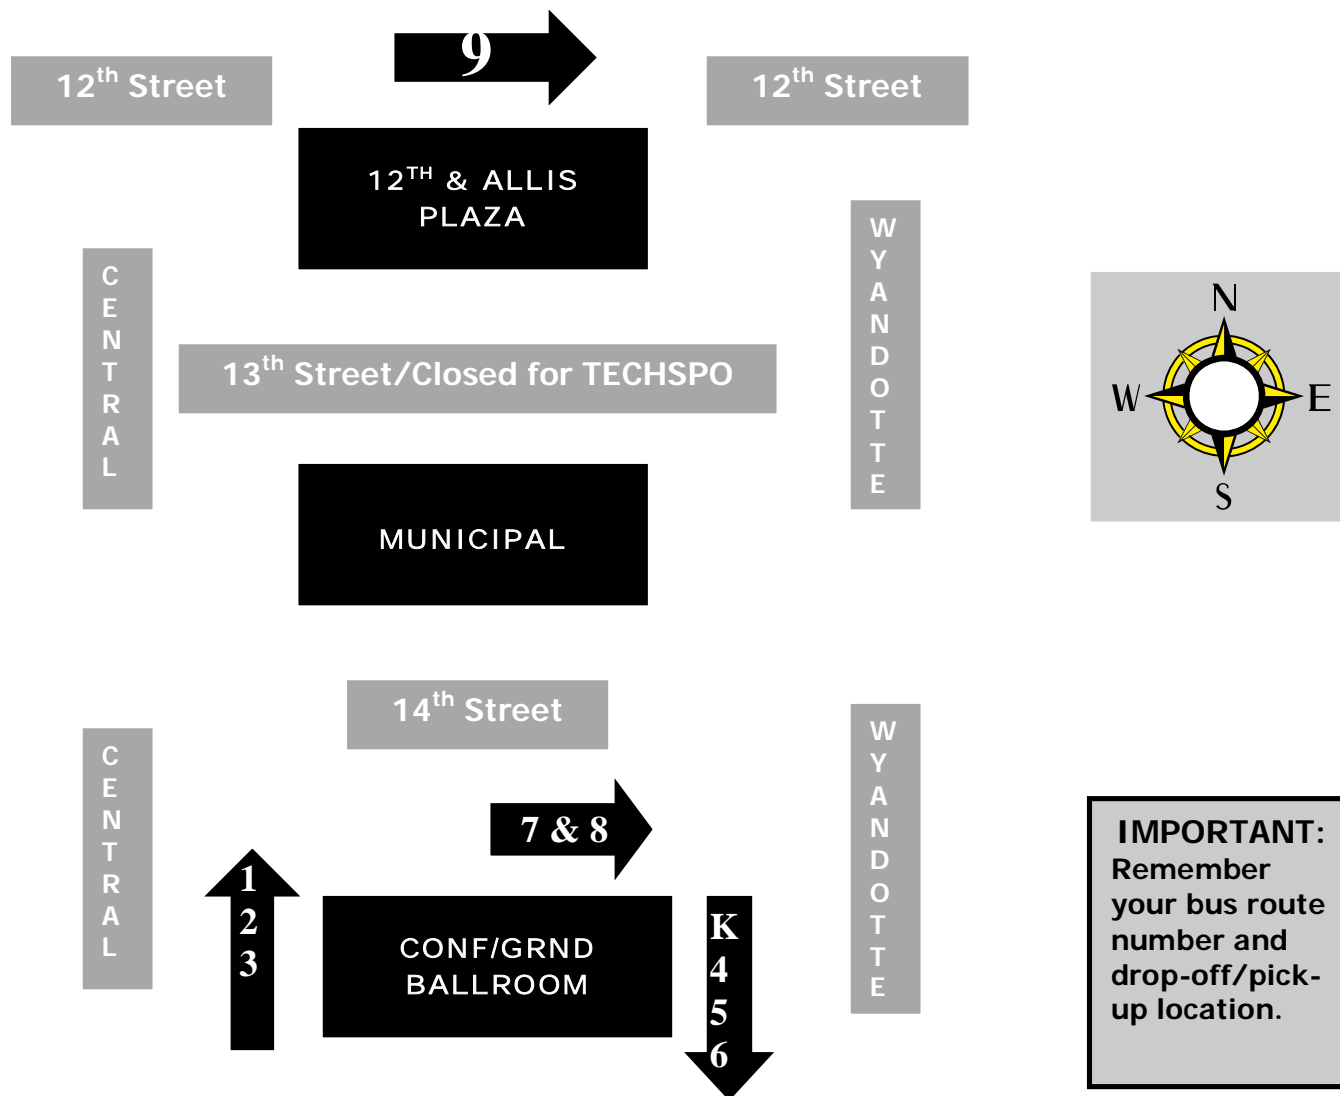

HOTEL SHUTTLE ROUTES

Guests staying at the hotels listed below are assigned to the bus route number noted.

ROUTE 1

Holiday Inn Mission
 Holiday Inn Suites OP West
 Radisson--Lenexa

ROUTE 2

Hilton Garden --Kansas

Holiday Inn Plaza
 Holiday Inn Express Westport
 Sheraton Suites
 Quarterage Westport (The Q)

ROUTE 6

Comfort Suites - Downtown
 Holiday Inn North East
 Intrique Park Place

ROUTE 7

Hyatt Regency Crown Center
 Westin Crown Center

ROUTE 8

Drury Inn
 Holiday Inn Sports Complex
 Hilton Gardens --Independence
 Sheraton Sports Complex

ROUTE 9 (Tuesday, Wednesday, Thursday, Friday Nights Only)

Aladdin Holiday Inn, Crowne Plaza, Hilton President and Marriott Downtown hotels

Route K

Transportation for contestants, observers and free parking at Kemper Arena, American Royal Facilities & **Special Tours**

2008 Bus Route

Pick Up and Drop off --Downtown Kansas City

IMPORTANT:
 Remember your bus route number and drop-off/pick-up location.